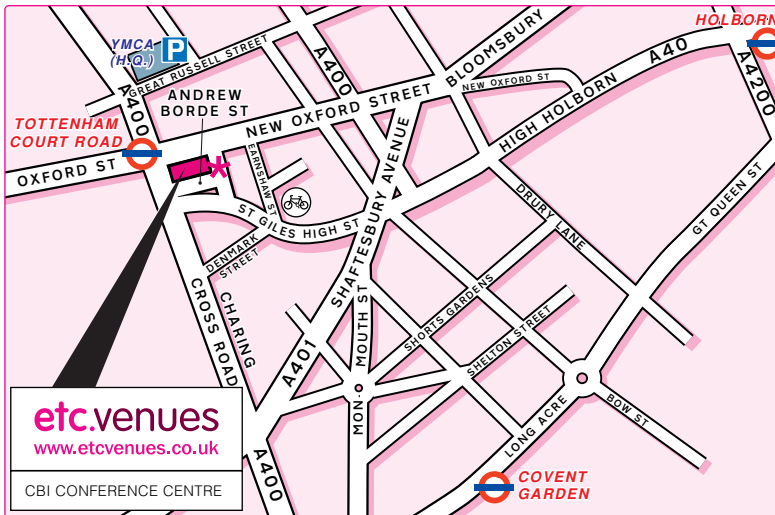

etc.venues

www.etcvenues.co.uk

CBI Conference Centre, 103 New Oxford Street,
London, WC1A 1DU

Tel: 020 7395 8014 Fax: 020 7395 8016

Email: cbi.centre@etcvenues.co.uk

Sat nav: 51.5162227,-0.129974